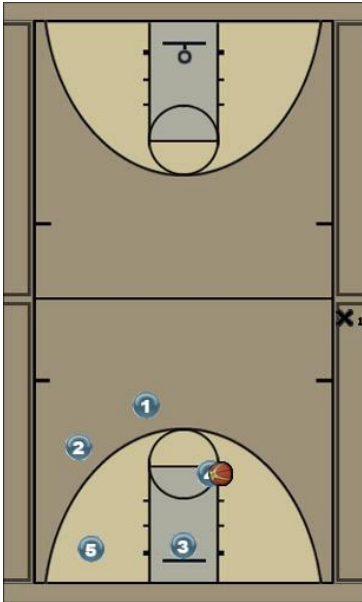

Cinci 5

Initial Set

PG to wing

Ball side post flashes high

Ball to high post

backdoor/flex screen

Backdoor cut

Flex screen for opposite post

Post flashes to get ball

post cuts through

wing to wing backscreen

wing cuts and replaces

reset to PG

Cinci 5