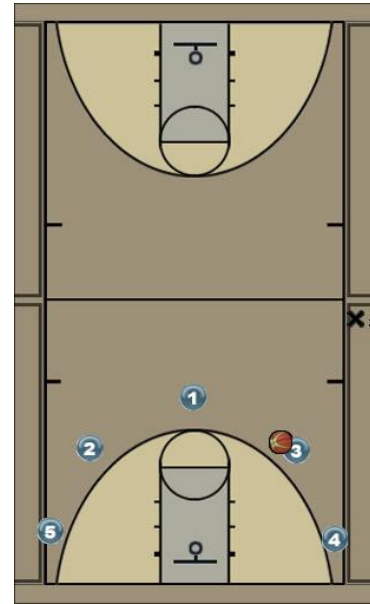

Cinci 5

Initial Set

PG to wing

Ball side post flashes high

Ball to high post

backdoor/flex screen

Backdoor cut

Flex screen for opposite post

Post flashes to get ball

post cuts through

wing to wing backscreen

wing cuts and replaces

reset to PG

Cinci 5