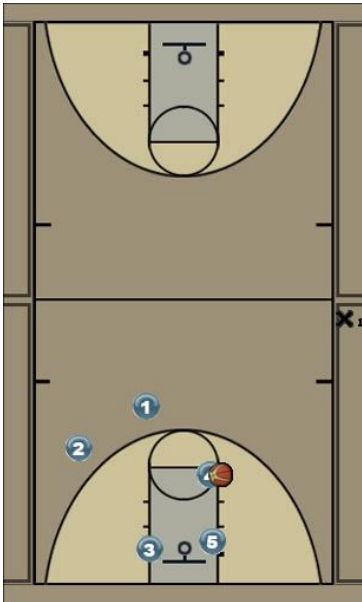

Cinci 5

Initial Set

PG to wing

Ball side post flashes high

Ball to high post

backdoor/flex screen

Backdoor cut

Flex screen for opposite post

Post flashes to get ball

post cuts through

wing to wing backscreen

wing cuts and replaces

reset to PG

Cinci 5