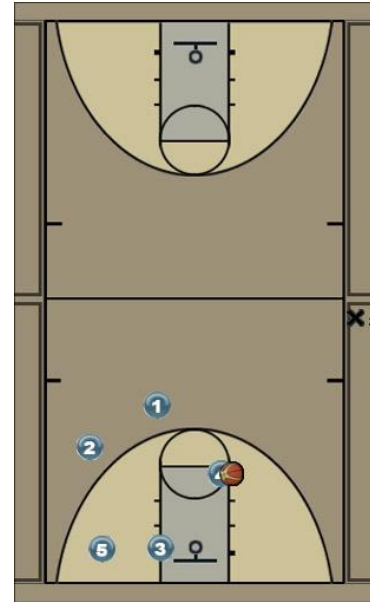

Cinci 5

Initial Set

PG to wing

Ball side post flashes high

Ball to high post

backdoor/flex screen

Backdoor cut

Flex screen for opposite post

Post flashes to get ball

post cuts through

wing to wing backscreen

wing cuts and replaces

reset to PG

Cinci 5