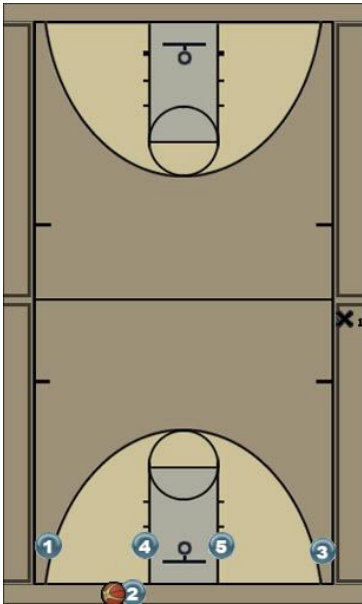

Cinci 5

Initial Set

PG to wing

Ball side post flashes high

Ball to high post

backdoor/flex screen

Backdoor cut

Flex screen for opposite post

Post flashes to get ball

post cuts through

wing to wing backscreen

wing cuts and replaces

reset to PG

Cinci 5