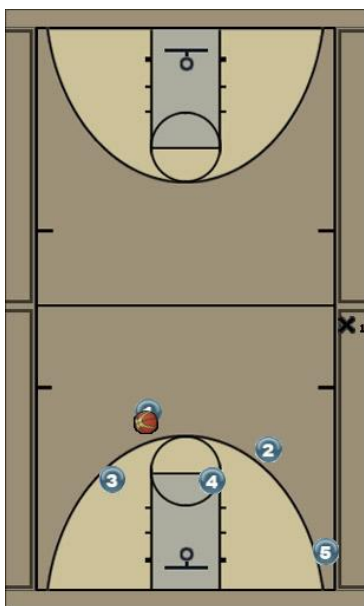

Cinci 5

Initial Set

PG to wing

Ball side post flashes high

Ball to high post

backdoor/flex screen

Backdoor cut

Flex screen for opposite post

Post flashes to get ball

post cuts through

wing to wing backscreen

wing cuts and replaces

reset to PG

Cinci 5