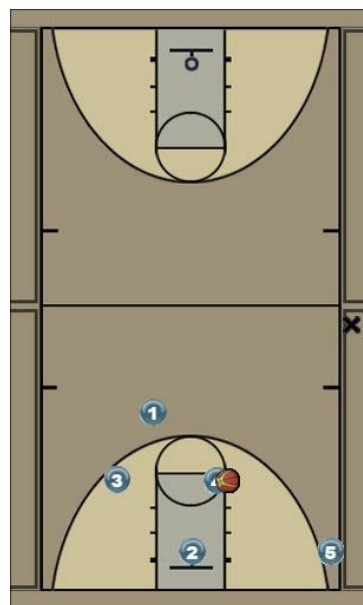

Cinci 5

Initial Set

PG to wing

Ball side post flashes high

Ball to high post

backdoor/flex screen

Backdoor cut

Flex screen for opposite post

Post flashes to get ball

post cuts through

wing to wing backscreen

wing cuts and replaces

reset to PG

Cinci 5