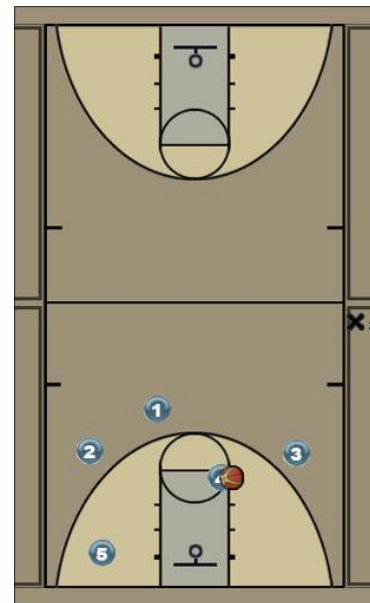

Cinci 5

Initial Set

PG to wing

Ball side post flashes high

Ball to high post

backdoor/flex screen

Backdoor cut

Flex screen for opposite post

Post flashes to get ball

post cuts through

wing to wing backscreen

wing cuts and replaces

reset to PG

Cinci 5