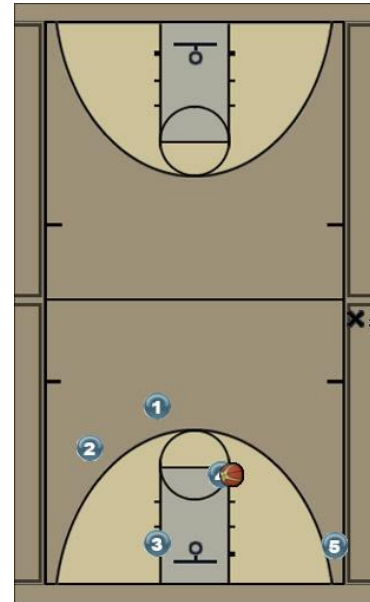

Cinci 5

Initial Set

PG to wing

Ball side post flashes high

Ball to high post

backdoor/flex screen

Backdoor cut

Flex screen for opposite post

Post flashes to get ball

post cuts through

wing to wing backscreen

wing cuts and replaces

reset to PG

Cinci 5