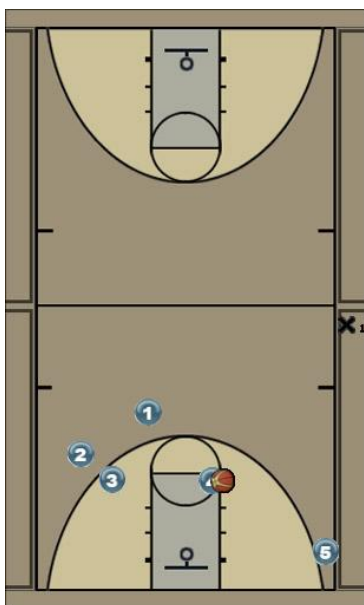

Cinci 5

Initial Set

PG to wing

Ball side post flashes high

Ball to high post

backdoor/flex screen

Backdoor cut

Flex screen for opposite post

Post flashes to get ball

post cuts through

wing to wing backscreen

wing cuts and replaces

reset to PG

Cinci 5