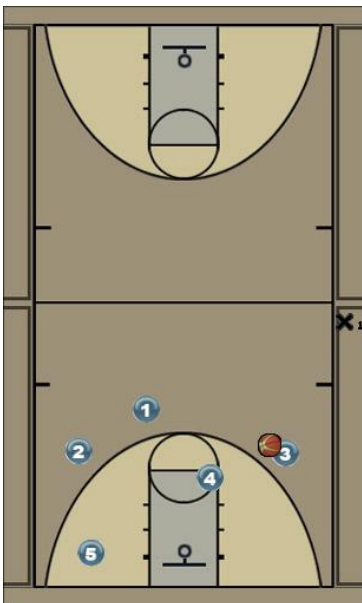

Cinci 5

Initial Set

PG to wing

Ball side post flashes high

Ball to high post

backdoor/flex screen

Backdoor cut

Flex screen for opposite post

Post flashes to get ball

post cuts through

wing to wing backscreen

wing cuts and replaces

reset to PG

Cinci 5